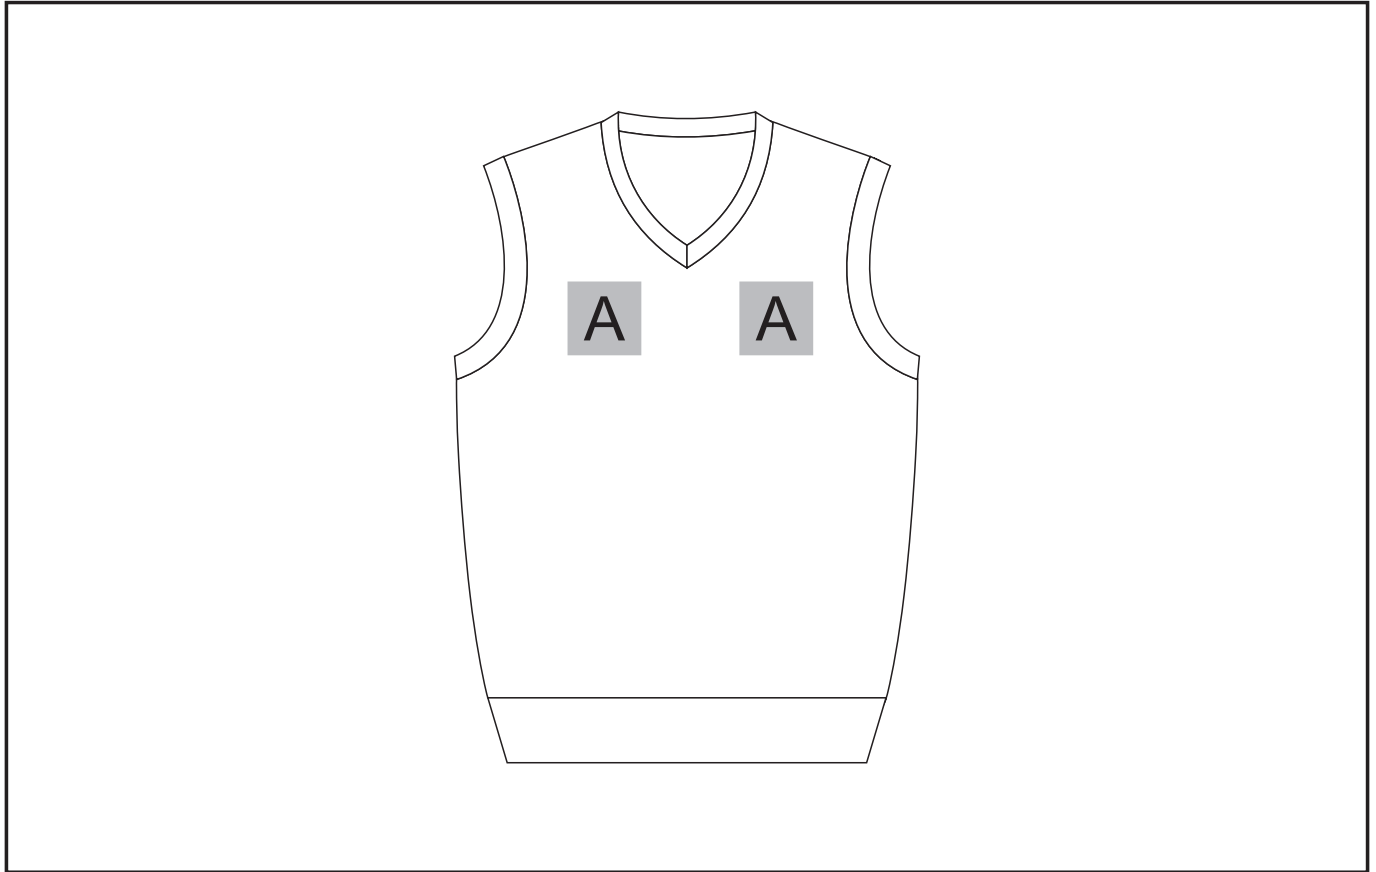

ALT-PURS

Mens Sleeveless Peru V-Neck Jersey

Need to know:

- Includes 1-Position Embroidery (setup fee applies)
- **DTC/EMB inclusive Parameters: Left/Right Chest or Back = 100mm x 100mm**

Branding Options:

Position A

1. Embroidery (EMB) - 9 Colour
Size: 80mm wide x 80mm high